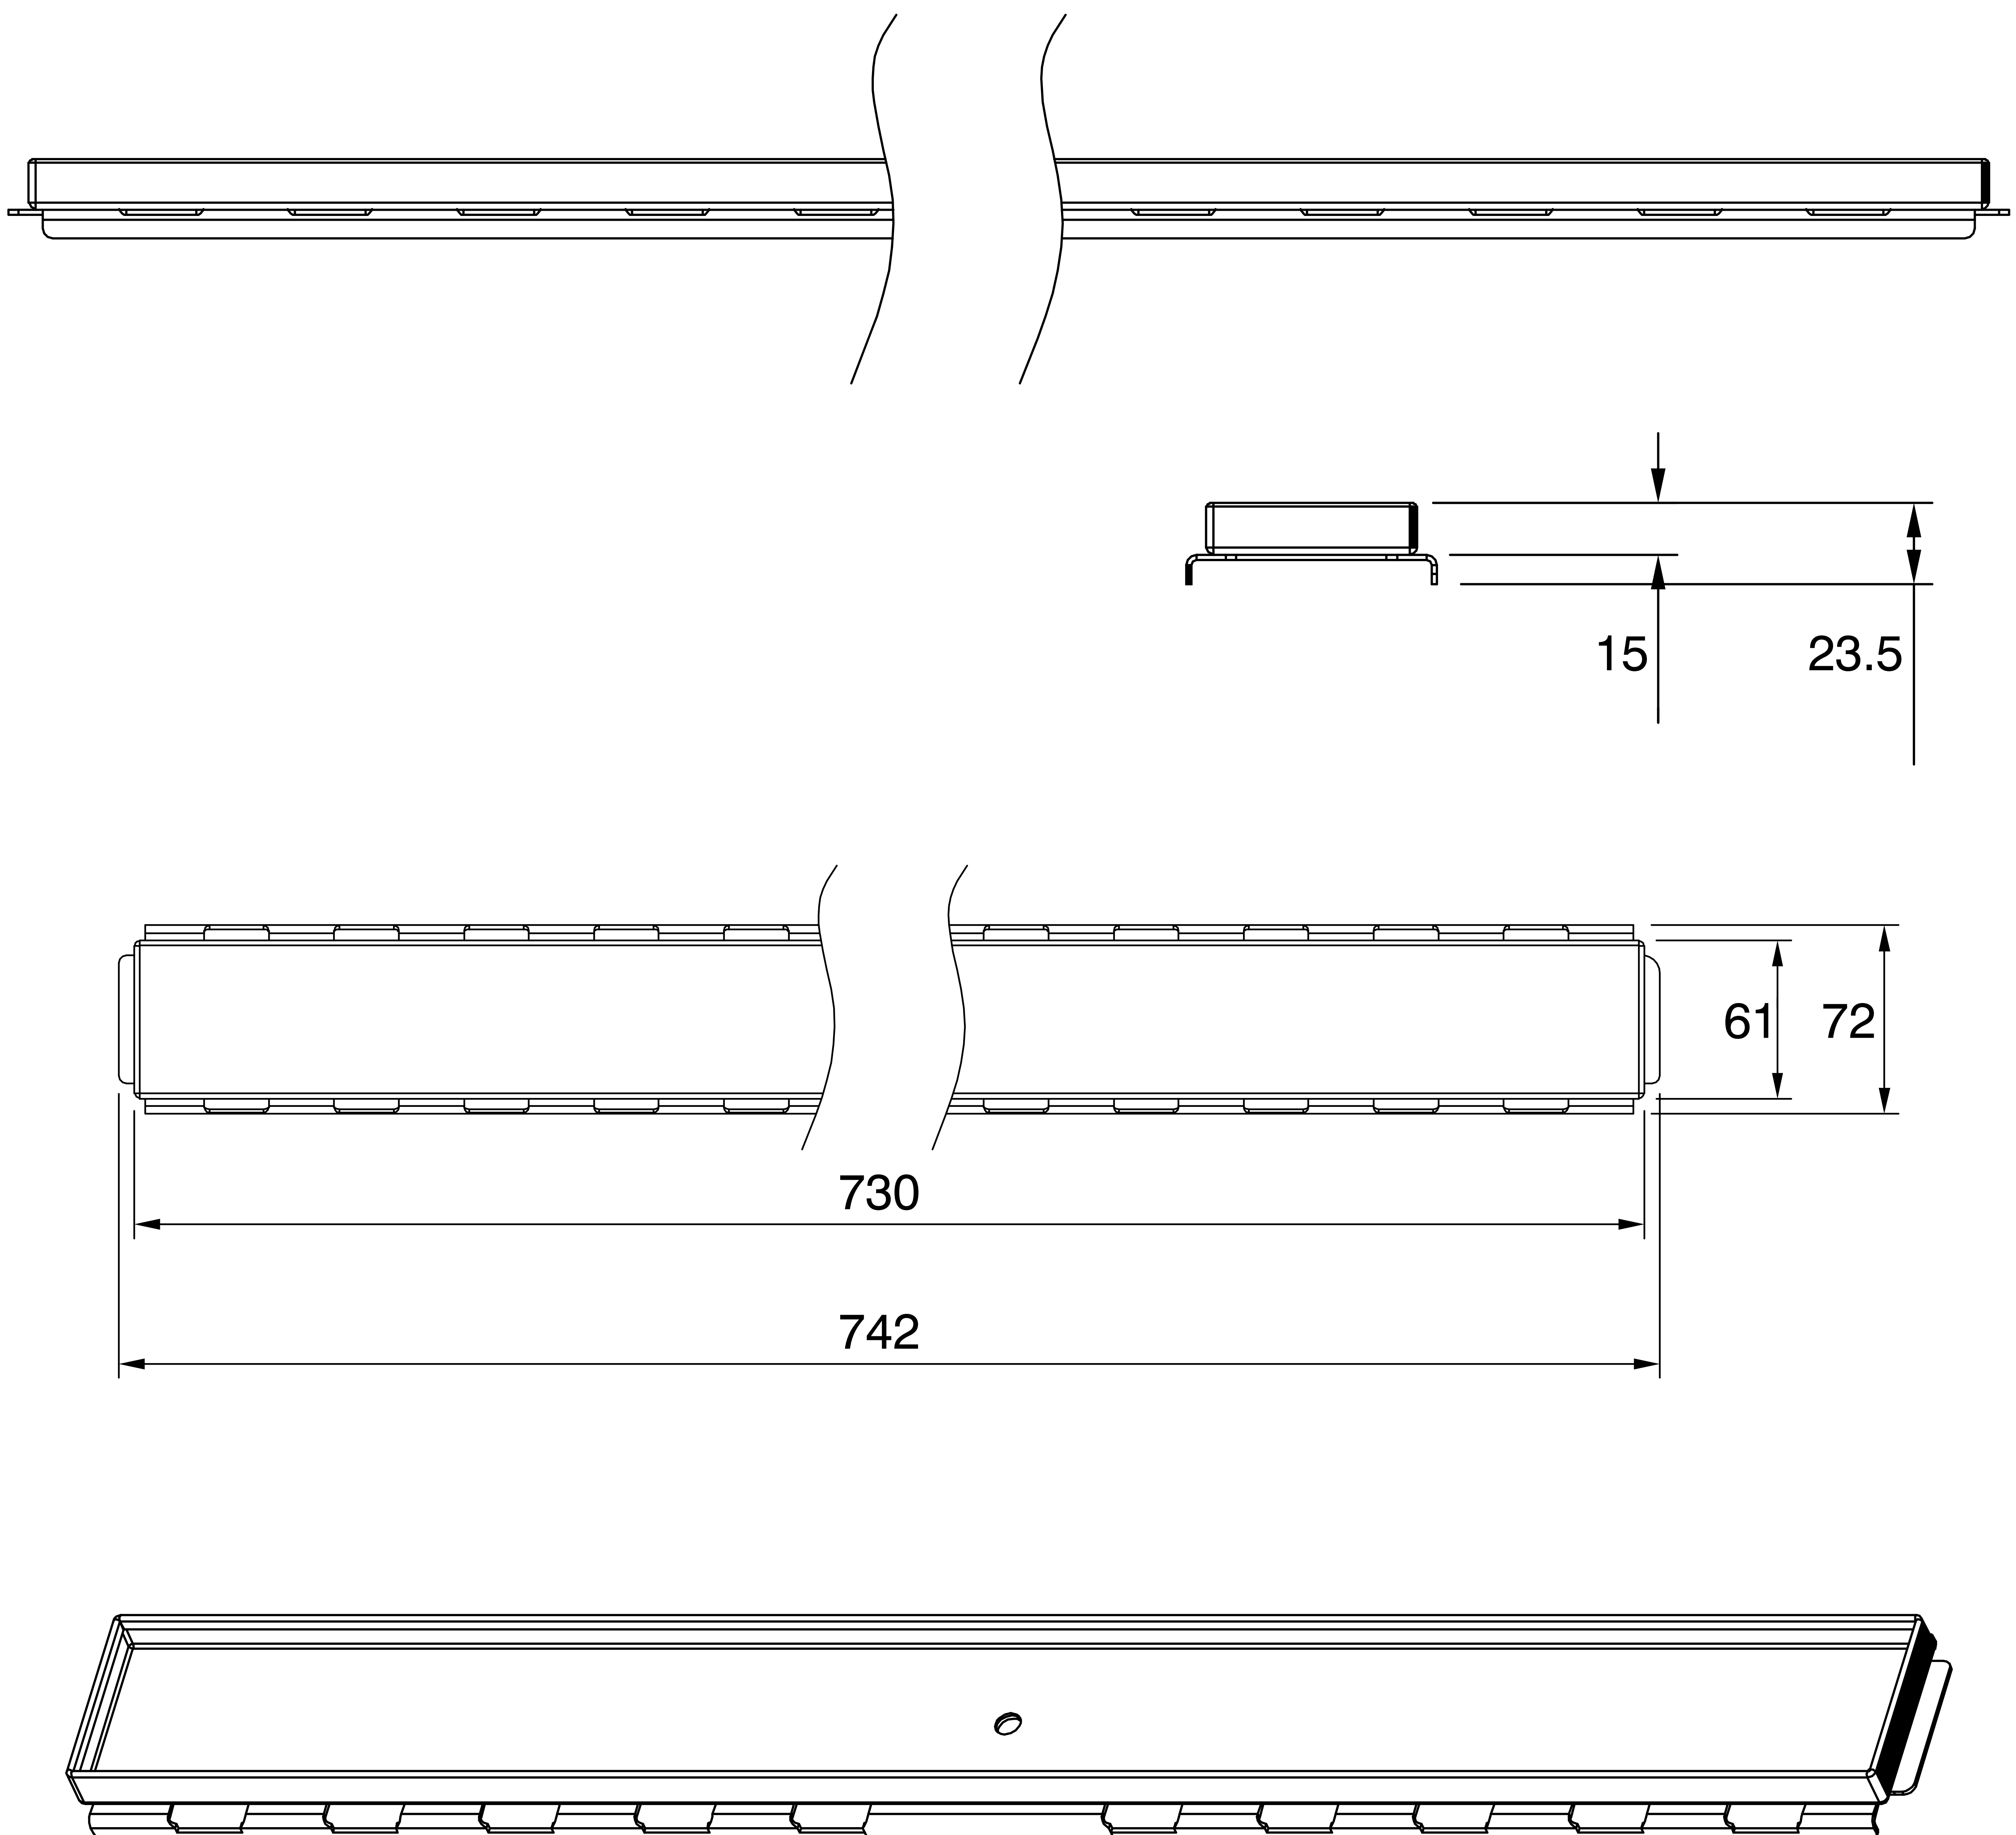

Line Design Shower Channel Drain

Product Code : 75080 TI

Technical Drawing

All dimension are in mm